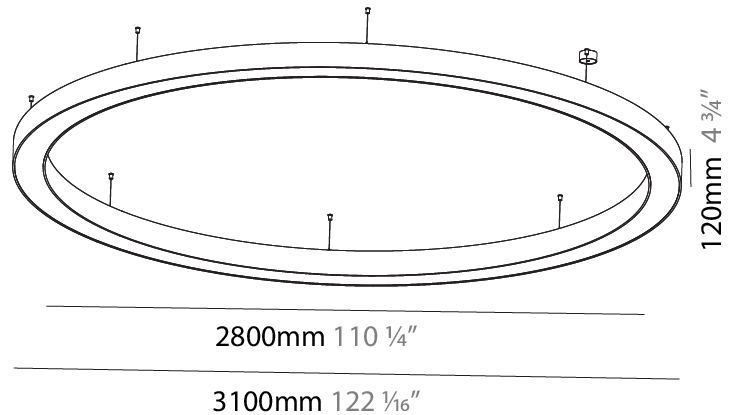

GENERAL

Series: Glorious
Subseries: Glorious 150
Partner: Prolicht
Division: Architectural
Installation: Suspension
Product Type: Pendant
Mounting Location: Ceiling
Light Distribution: Direct / Indirect

PHYSICAL

Shape: Round
Diameter (mm): 3100
Diameter (in): 122 1/16
Depth (mm): 120
Depth (in): 4 3/4
Max. Overall Height (mm): 2120
Max. Overall Height (in): 83 7/16
Weight (kg): 40.905
Weight (lbs): 90.18
Diffuser: PMMA - Opal
Fixture Finish: [SSR / BKV / CWI / CRY / HAB / UFT / ITA / RUA / FTG / MYG / LOD / PUS / FRO / FUP / KIA / POP / BLS / SPG / MEY / GOH / CHC / COM / ABZ / JAG / OBR / MOS / ROR](#)
Fixture Material: PMMA / Aluminum

ELECTRICAL

Lamp Type: LED (Zhaga Standard)
Input Wattage (W): 235
Total Output Wattage (W): 192 / 153.6 (3500K)
Dimming: [0-10V Dimming / Phase Dimming (120Vac Only)](#)
Driver Included: Yes
Driver Location: Integrated
Driver Type: Constant Current - 120 / 277Vac
Driver Class: Class 2
Input Voltage (V): 120 - 277
Constant Current (MA): 350 / 800 (3500K)

LED

Color Temperature (°K): [2700 / 3000 / 3500 / 4000](#)
Max. Delivered Lumen (lm): Max 22676 (13971 Dir / 8705 Ind)
Nominal Lumen (lm): Max 32240
CRI: >90 CRI
Efficiency (%): 70
Lamp Life (hrs): 50000

OPTICAL

RATINGS AND CERTIFICATIONS

Certified By: Certified for North American Standards
IP rating: IP20