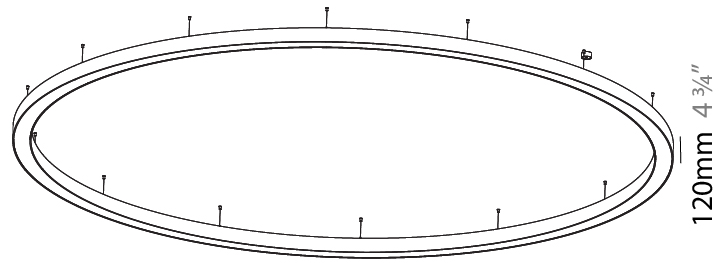

GENERAL

Series: Glorious
Subseries: Glorious 150
Partner: Prolicht
Division: Architectural
Installation: Suspension
Product Type: Pendant
Mounting Location: Ceiling
Light Distribution: Direct / Indirect

PHYSICAL

Shape: Round
Diameter (mm): 5400
Diameter (in): 212 ⁵/₈
Height (mm): 120
Height (in): 4 ³/₄
Max. Overall Height (mm): 2120
Max. Overall Height (in): 83 ⁷/₁₆
Weight (kg): 71.452
Weight (lbs): 157.19
Diffuser: PMMA - Opal
Fixture Finish: [SSR / BKV / CWI / CRY / HAB / UFT / ITA / RUA / FTG / MYG / LOD / PUS / FRO / FUP / KIA / POP / BLS / SPG / MEY / GOH / CHC / COM / ABZ / JAG / OBR / MOS / ROR](#)
Fixture Material: PMMA / Aluminum

ELECTRICAL

Lamp Type: LED (Zhaga Standard)
Input Wattage (W): 411.2
Total Output Wattage (W): 324 / 259.2 (3500K)
Dimming: [0-10V Dimming / Phase Dimming (120Vac Only)](#)
Driver Included: Yes
Driver Location: Integrated
Driver Type: Constant Current - 120 / 277Vac
Driver Class: Class 2
Input Voltage (V): 120 - 277
Constant Current (MA): 350 / 800/500 (3500K)

LED

Color Temperature (°K): [2700 / 3000 / 3500 / 4000](#)
Max. Delivered Lumen (lm): Max 39682 (24449 Dir / 15233 Ind)
Nominal Lumen (lm): Max 56420
CRI: >90 CRI
Efficiency (%): 70
Lamp Life (hrs): 50000

OPTICAL

RATINGS AND CERTIFICATIONS

Certified By: Certified for North American Standards
IP rating: IP20