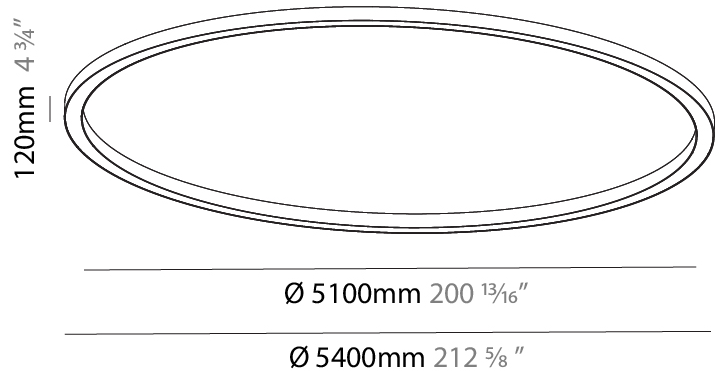

1. To build a product code in our configurator select the specify button on the base model # product page
2. To build a manual product code on this datasheet choose from the options listed below in blue font and add the suffix to the base model #

GENERAL

Series: Glorious
Subseries: Glorious 150
Partner: Prolicht
Division: Architectural
Installation: Surface
Product Type: Ceiling Surface
Mounting Location: Ceiling
Light Distribution: Direct

PHYSICAL

Shape: Round
Diameter (mm): 5400
Diameter (in): 212 ⁵/₈
Height (mm): 120
Height (in): 4 ³/₄
Weight (kg): 68
Weight (lbs): 149.6
Diffuser: PMMA - Opal
Fixture Finish: SSR / BKV / CWI / CRY / HAB / UFT / ITA / RUA / FTG / MYG / LOD / PUS / FRO / FUP / KIA / POP / BLS / SPG / MEY / GOH / CHC / COM / ABZ / JAG / OBR / MOS / ROR
Fixture Material: PMMA / Aluminum

ELECTRICAL

Lamp Type: LED (Zhaga Standard)
Input Wattage (W): 274.1
Total Output Wattage (W): 224 / 179.2 (3500K)
Dimming: 0-10V Dimming / Phase Dimming (120Vac Only)
Driver Included: Yes
Driver Location: Integrated
Driver Type: Constant Current - 120 / 277Vac
Driver Class: Class 2
Input Voltage (V): 120 - 277
Constant Current (MA): 350 / 800 (3500K)

LED

Color Temperature (°K): 2700 / 3000 / 3500 / 4000
Max. Delivered Lumen (lm): Max 26807
Nominal Lumen (lm): Max 37614
CRI: >90 CRI
Efficiency (%): 65
Lamp Life (hrs): 50000

OPTICAL

RATINGS AND CERTIFICATIONS

Certified By: Certified for North American Standards
IP rating: IP20