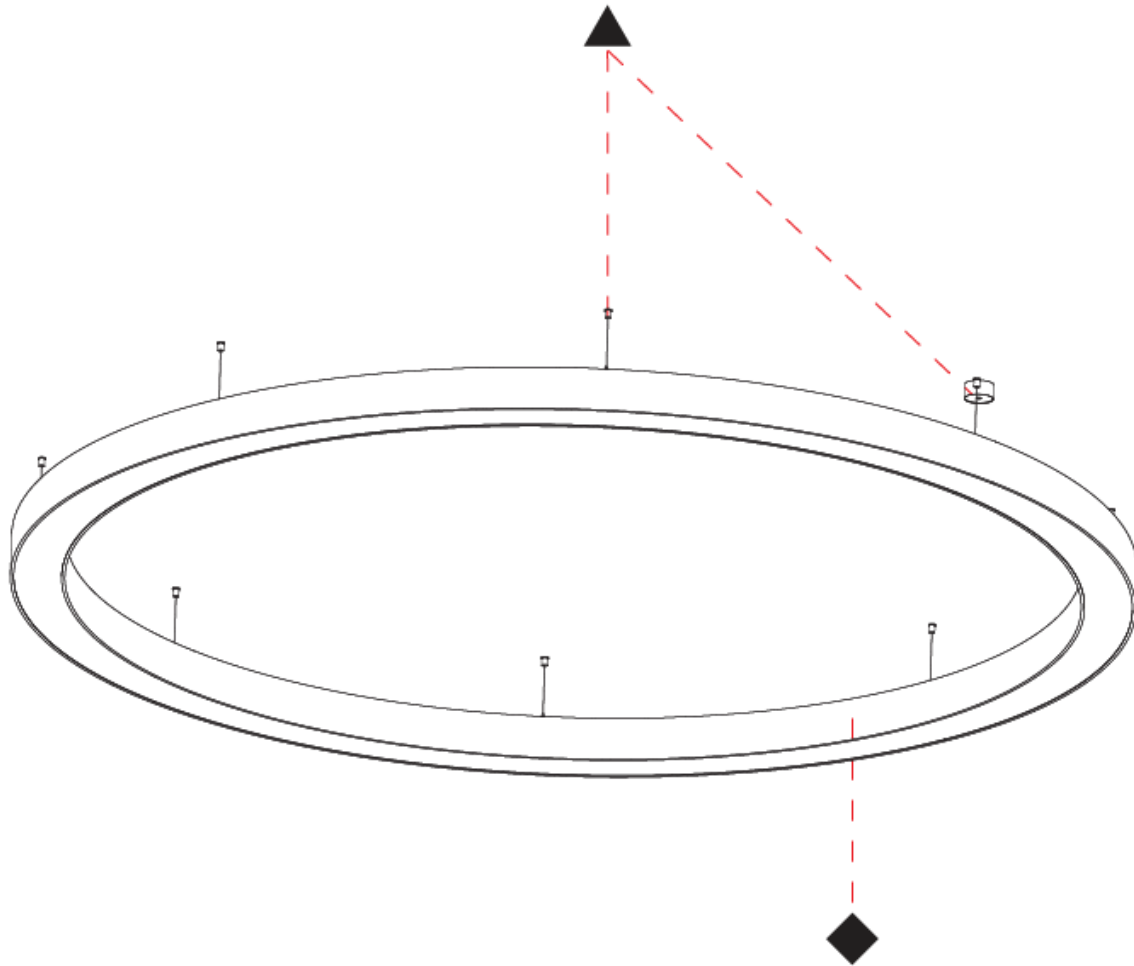

GLORIOUS 150 SUSPENSION

A30543-

PROJECT	_____
TYPE	_____
SPECIFIER	_____
QUANTITY	_____
DATE	_____

A